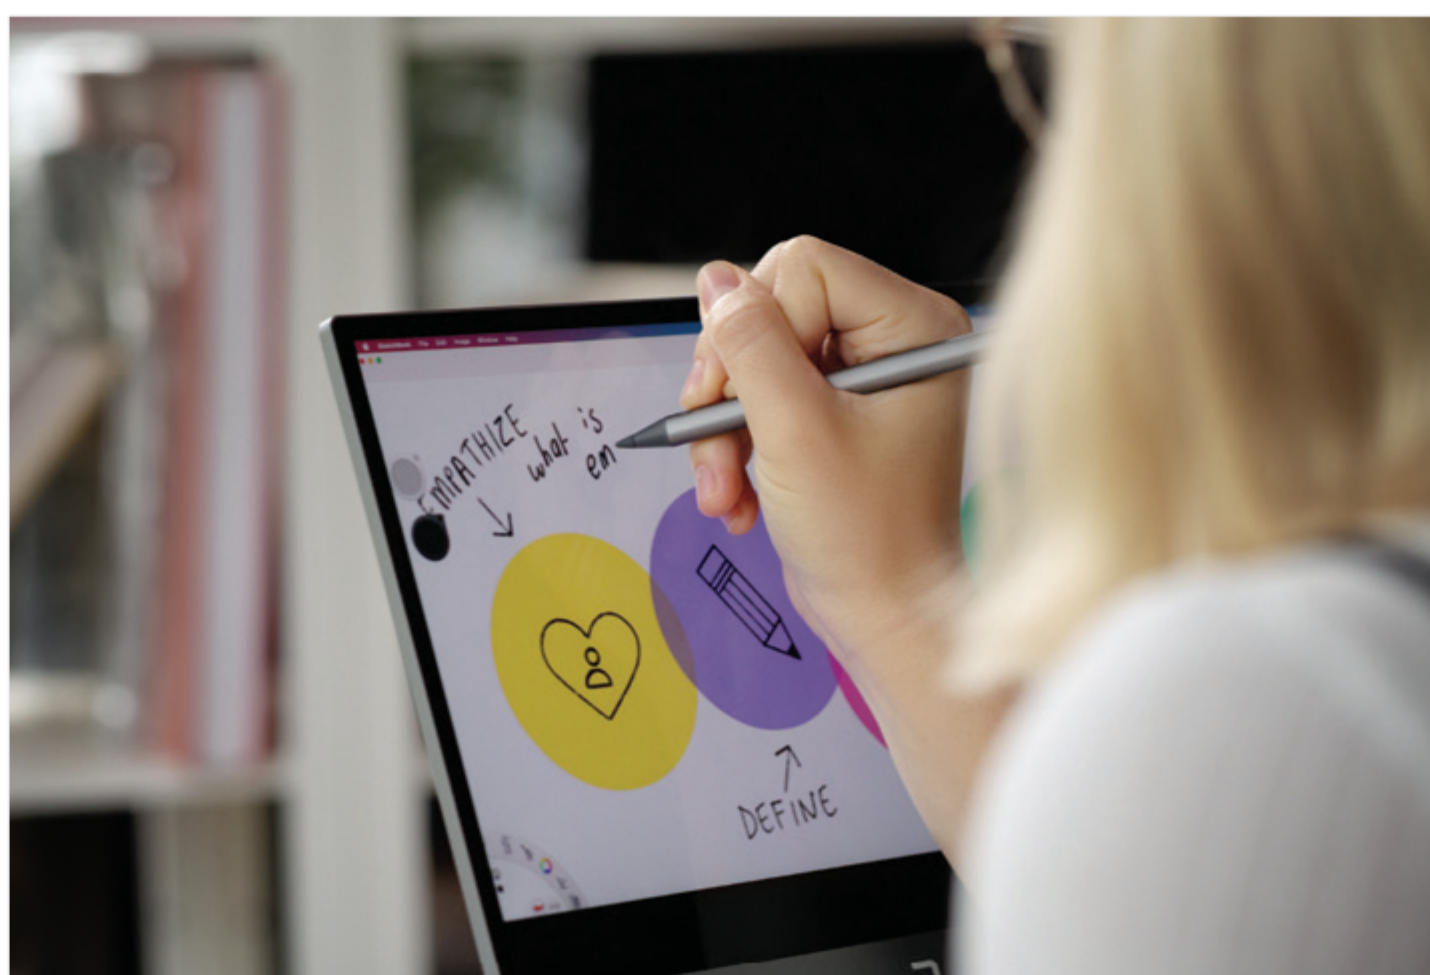

Collaborators

Sketch & ideate in real-time with the team in your favourite apps.